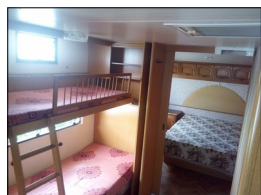

**CARAVAN & CABINE
"ROSA":**

UP TO 6 PERSONS

CARAVAN WITH 2 DOUBLE BEDS +
2 SINGLE BUNKBEDS.
CABIN WITH KITCHEN,
BATHROOM WITH SHOWER,
TERRACE WITH TABLE AND CHAIRS.

**CARAVAN & CABIN
"IRIS"**

UP TO 6 PERSONS

CARAVAN WITH DOUBLE BED +
2 SINGLE BUNKBEDS,
CABIN WITH SMALL DINING ROOM WITH
KITCHENETTE AND DOUBLE DINETTEBED;
BATHROOM WITH SHOWER,
TERRACE WITH TABLE AND CHAIRS.

**CARAVAN & CABIN
"TULIP"**

UP TO 5 PERSONS

CARAVAN WITH DOUBLE +
SINGLE BED.
CABIN WITH KITCHEN
AND DOUBLE DINETTEBED;
BATHROOM WITH BATHTUB.
TERRACE WITH TABLE AND CHAIRS.

During this period some service inside the accommodations and campsite are limited to follow the indications to contrast the diffusion of Covid-19. Some service then, will be on request before your arrival (as kit dish ware and pans and covers)